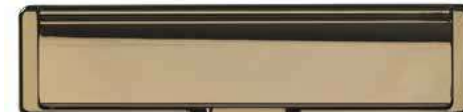

Antique Black

Gold

Black

Satin Silver

Bronze

White

Escutcheon Plate
Shown in stainless steel.
Also available in brass.

Finger Pull
Shown in stainless steel.
Also available in brass and black.