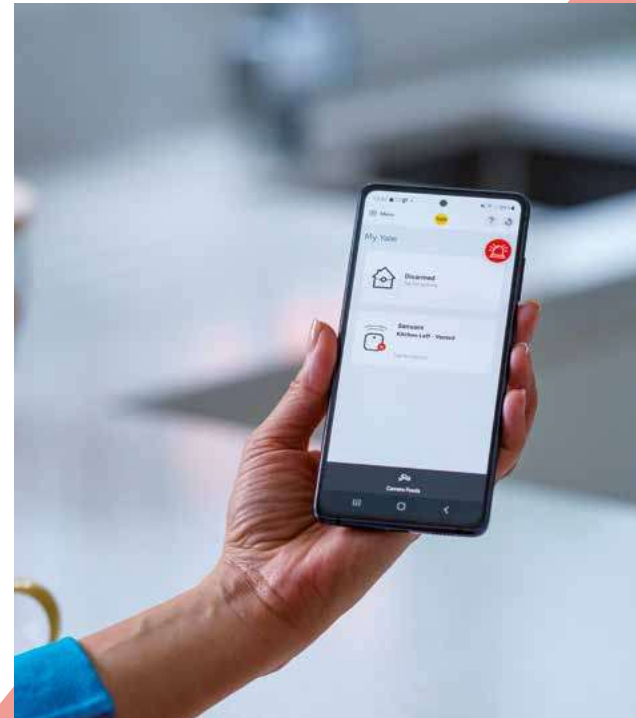

Check the status of your doors and windows with your voice.

Integration with Amazon Alexa and Google Assistant makes it even easier to check the status of your home.

Simply ask, '...is the back door locked' or '...is the front door closed', and your voice assistant can tell you in real time if you've locked your door or window, giving you total peace of mind.

Integration with Philips Hue means your lights will flash once when alarm is armed, or disarmed. It can also act as a visual deterrent alongside notifications and audible alarm from the Sync Hub.

Benefits of SensCheck™ include:

- Sensor status notifications and tamper alerts
- Geo-fencing notifications
- Part Arm functionality
- Chime notifications
- Integration with Amazon Alexa, Google Assistant and Philips Hue
- BSI IoT accredited
- Ability to upgrade to full Yale Smart Security System