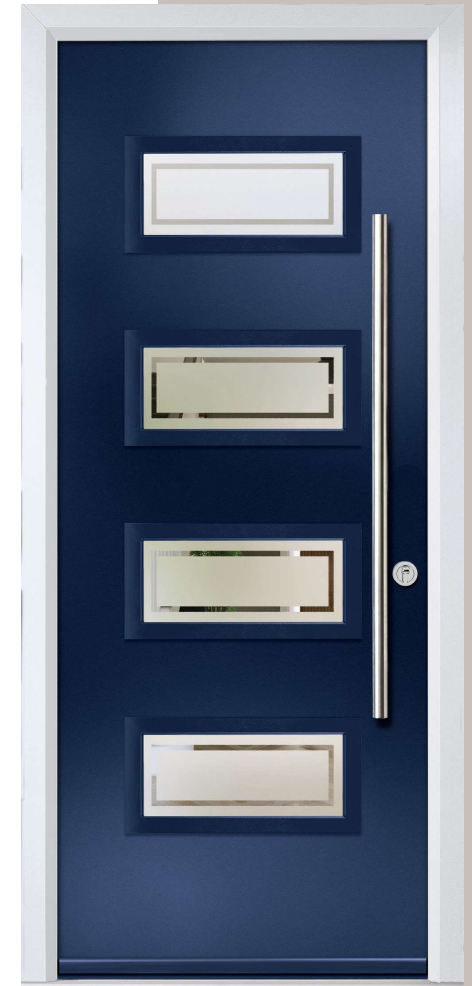

Door Style: DCS34
Glass Code: SB121
Colour: Steel Blue