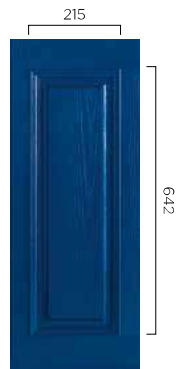

Quarter Panel Sizing

APQPI
Min width - 264mm
Min height - 688mm
Max width - 540mm
Max height - 900mm