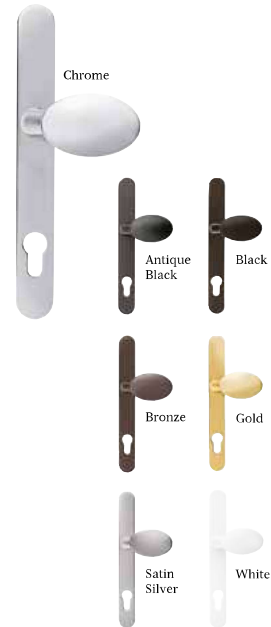

Lever Pad Handles