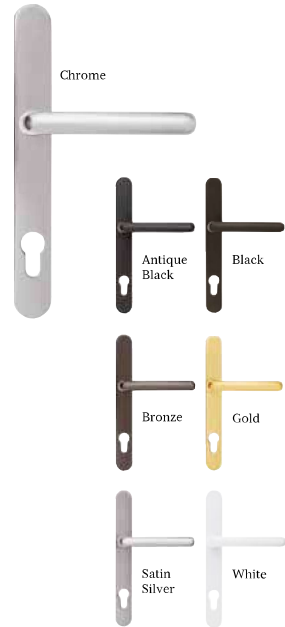

Lever Handles