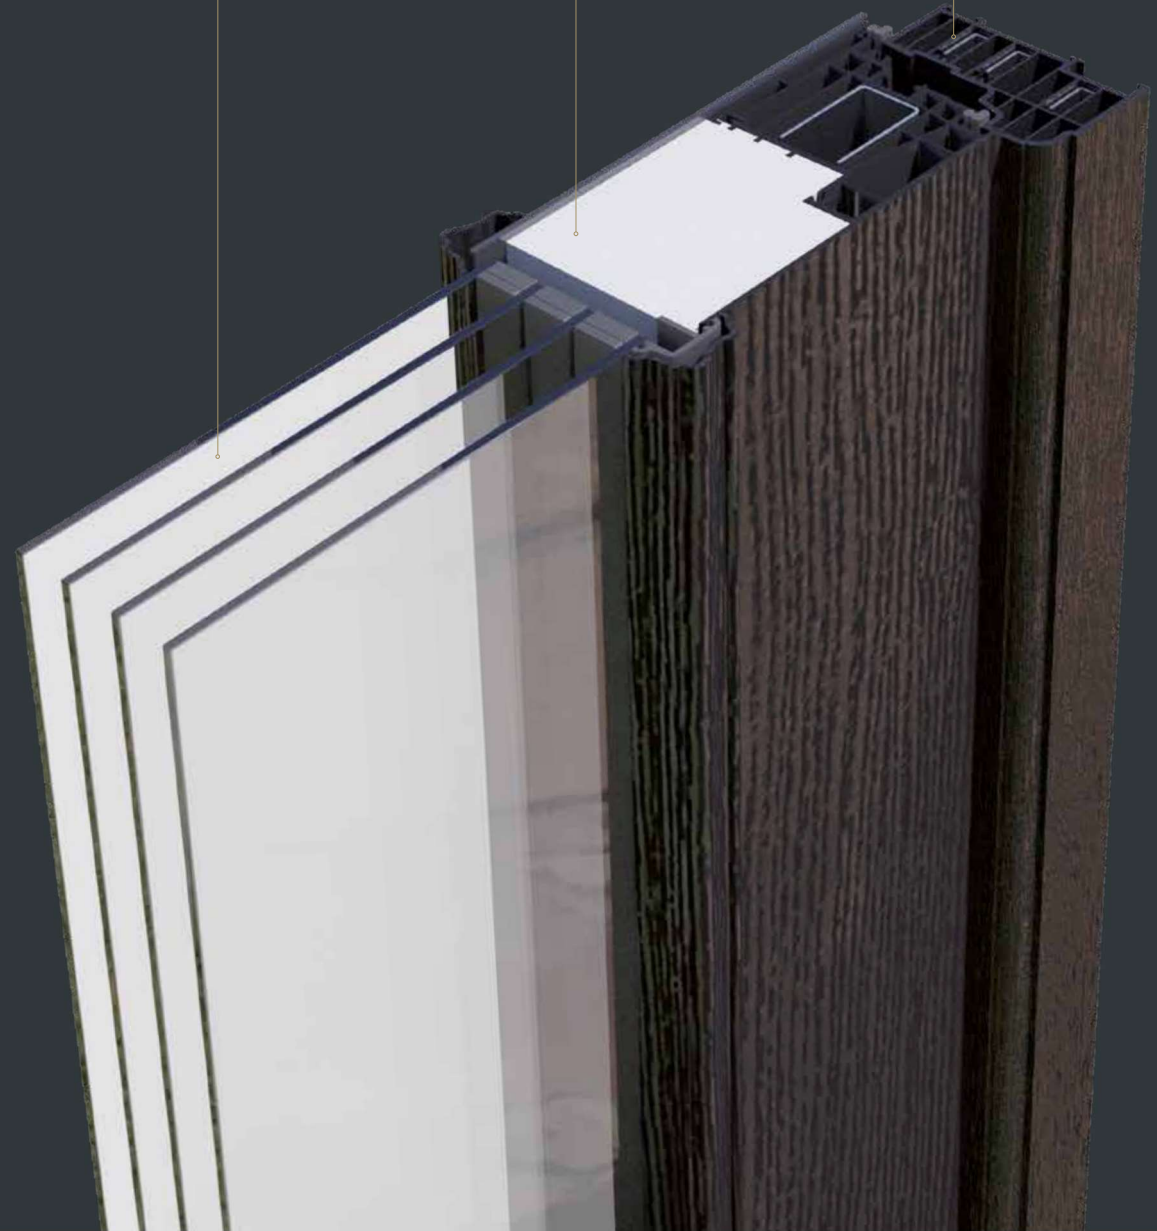

A total of twenty designs has been chosen, including a beautifully crafted Heart door that has been bespoke designed to complement the stunning timber alternative windows from The Residence Collection.

The new door by Apeer, including the key elements of design and performance is presented as 120mm front-to-back format, including traditional, contemporary and stable door designs, with 78mm quadruple sealed glass units as standard. Construction will be of GRP skins around a high density PU core, reinforced with steel mesh embedded within the core of each door.

Every door, including skins and glass units, will be manufactured by Apeer at their 120,000 feet² Ballymena factory.

Key Features:

Passivhaus compliant with U Values as low as 0.51 W/m²K.

Residence Collection's R9 or R² 100mm frame and open-in door sash.

120mm door-set.

GRP skins around a high density PU core, reinforced with steel mesh embedded within the core of each door.

78mm quadruple sealed glass units as standard.

Ultion KeyTag, with Apple Find My as standard.

Weather deflector as standard.

Toplights and full sidelights available.

PAS 24 compliant.

Stormguard or full frame threshold.

78mm quadruple sealed glass units as standard

GRP skins around a high density PU core, reinforced with steel mesh embedded within the core of each door

Residence Collection's R9 or R² 100mm frame and open-in door sash